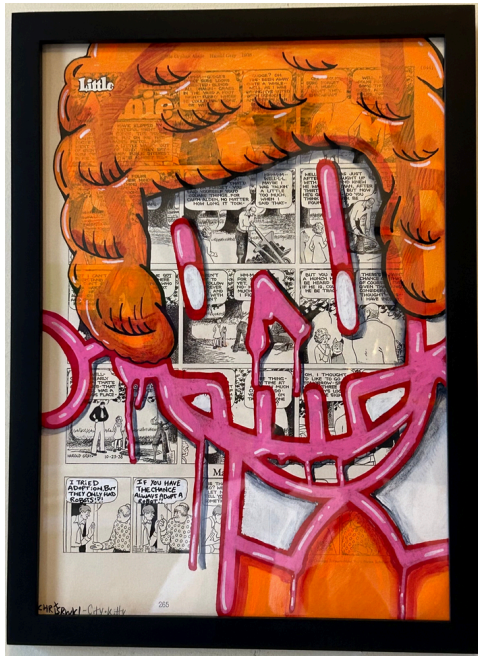

CHRIS RWK x CITY KITTY

Orphan Anniebot

Unique Hand-Paintings on Hand-Pulled
Silkscreen on Smithsonian Encyclopedia of
Comic Strips Paper from the 1970s

13" x 10" framed

$500