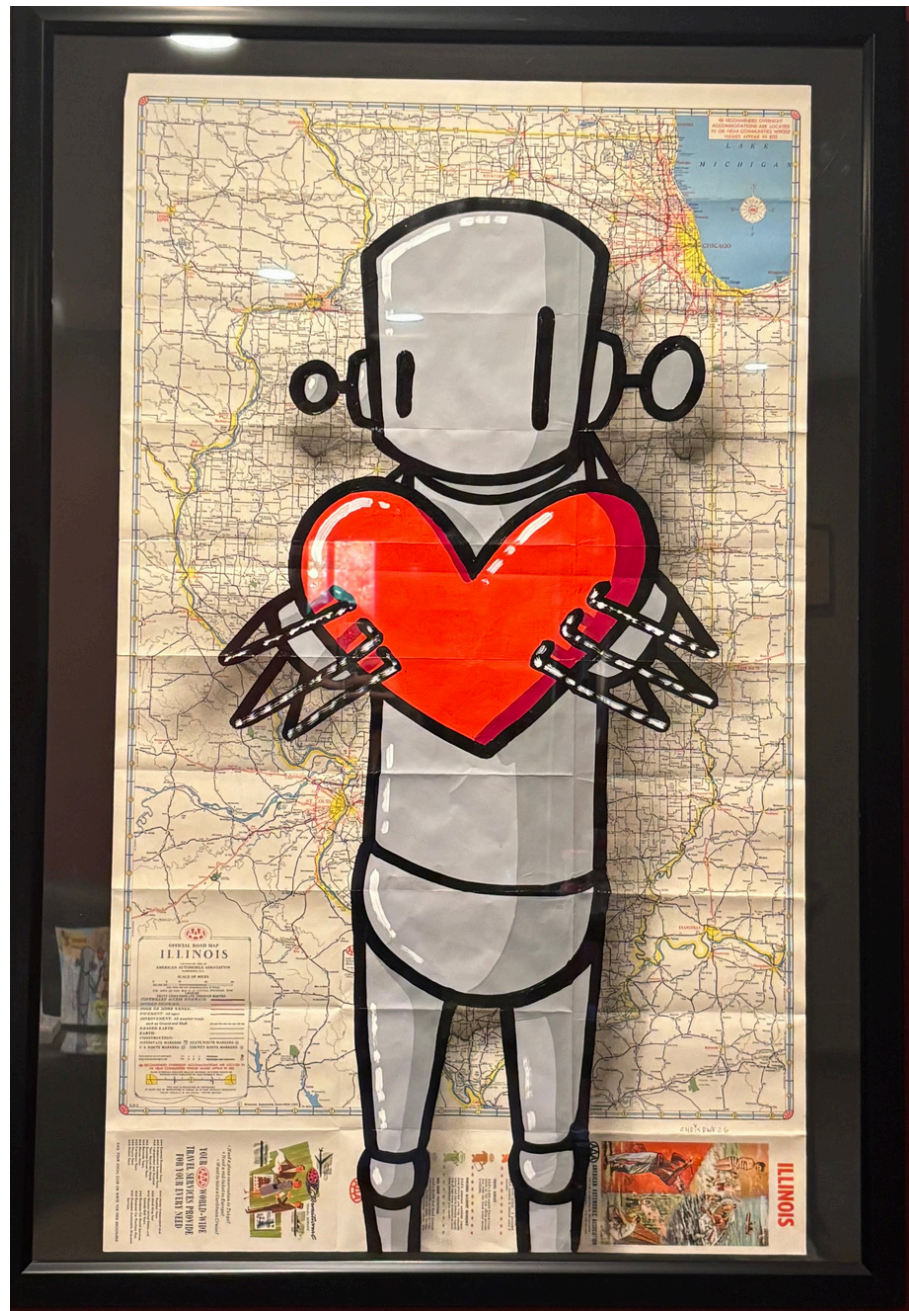

CHRIS RWK

You Are Here

Original Mixed Media on IL Vintage Map, 1960

38" x 22.5"

$1,100 framed

SOLD