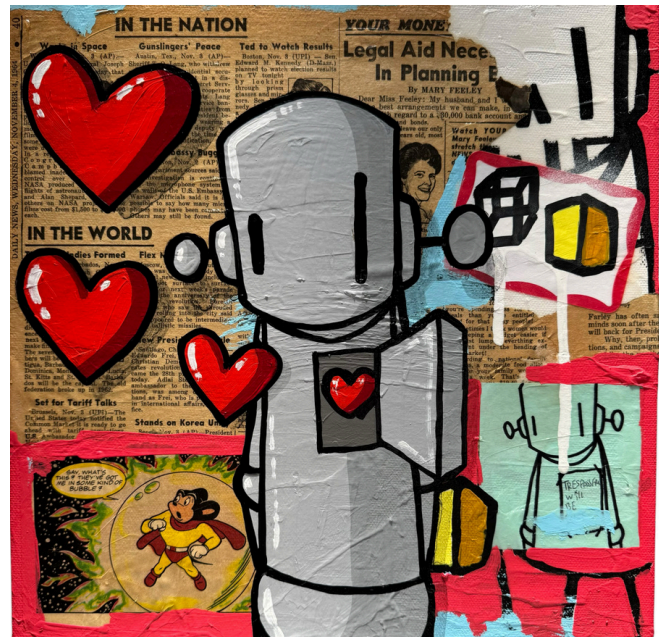

CHRIS RWK
As In As Out
Original Mixed Media on Canvas
12" x 12"
$600
SOLD