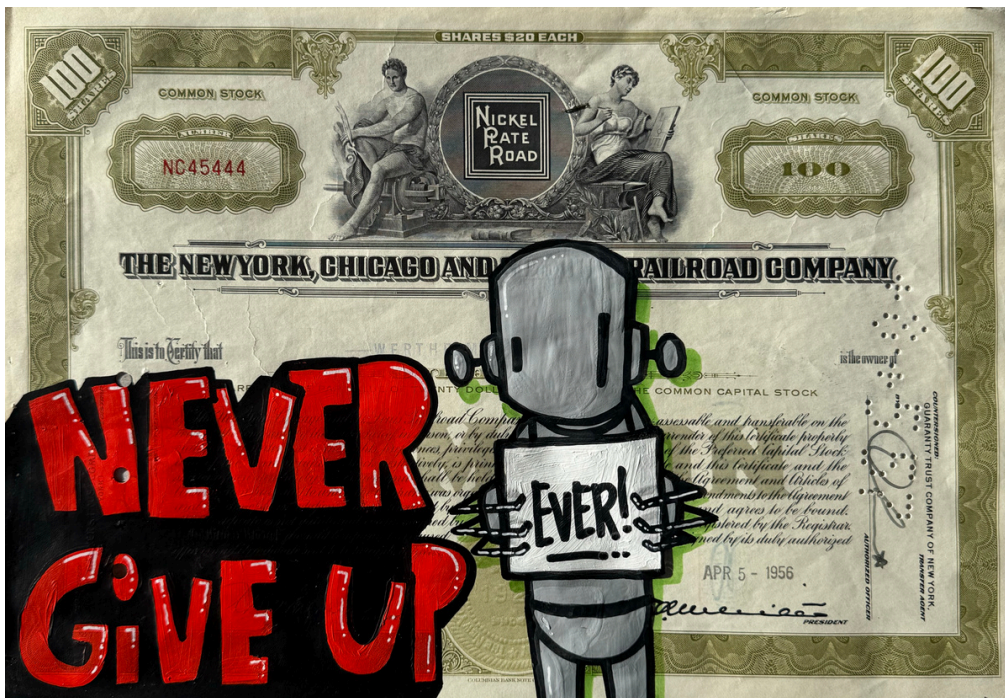

CHRIS RWK
Take Stock In Yourself
Original Mixed Media on Vintage Railroad Bond, 1956
8" x 12.25"
$500 framed
SOLD