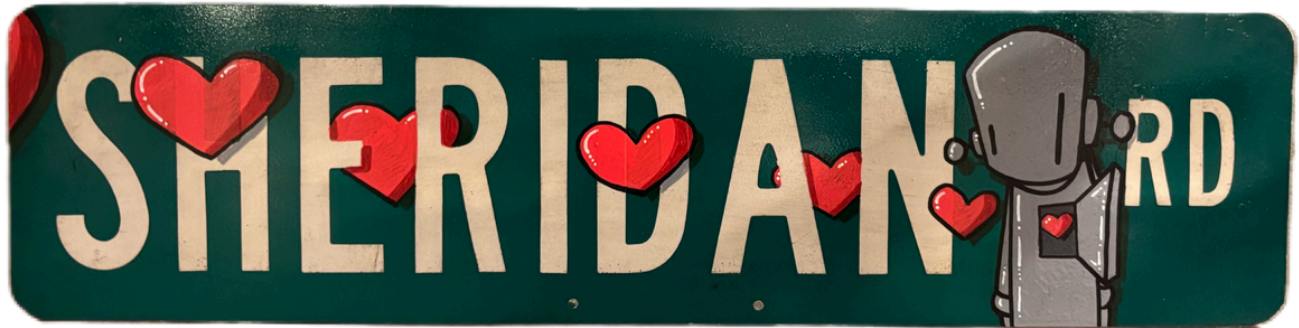

CHRIS RWK
On The Road To Somewhere
Original Mixed Media on Sheridan Road Sign
6" x 24"
$450
SOLD