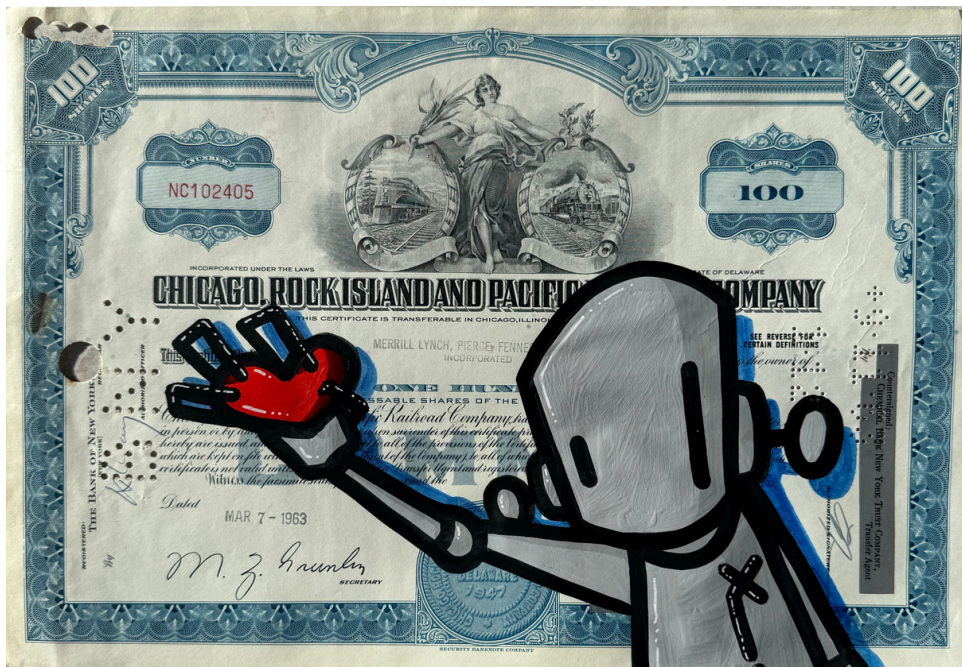

CHRIS RWK
Not For Trade
Original Mixed Media on Vintage Railroad Bond, 1963
8.5" x 12"
$500 framed