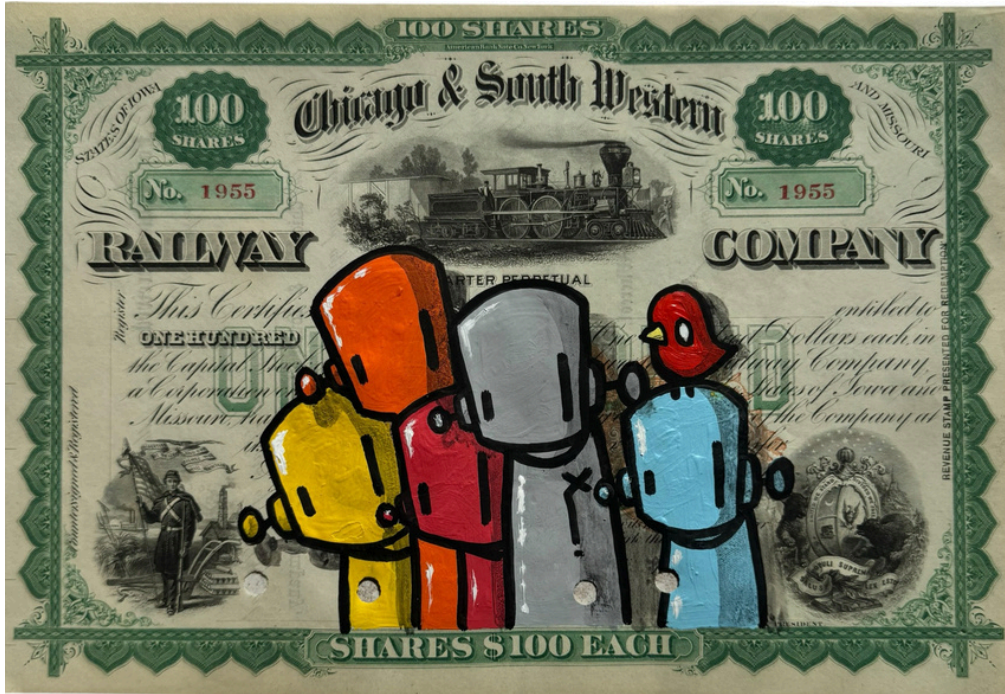

CHRIS RWK

Shares In Time

Original Mixed Media on Vintage Railroad Bond

7" x 10.25"

$500 framed

SOLD