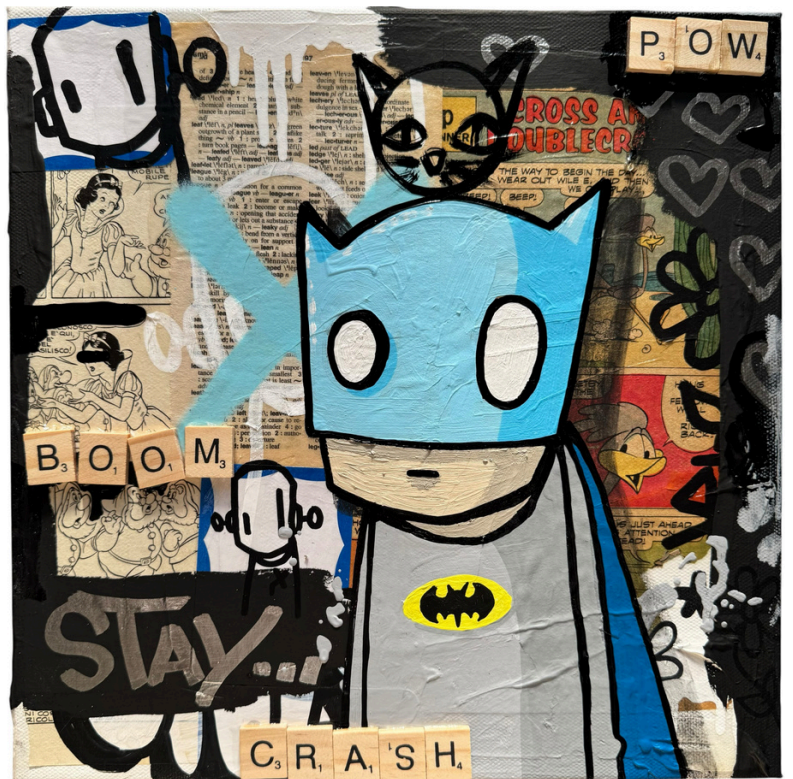

CHRIS RWK
That Safe Feeling
Original Mixed Media on Canvas
12"x 12"
$600