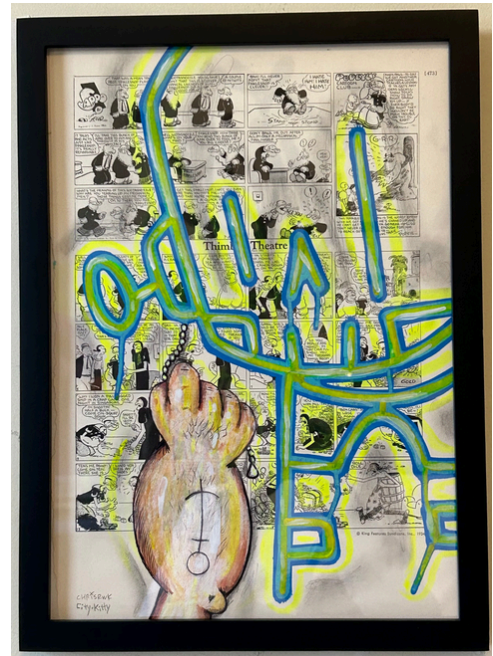

CHRIS RWK x OFFPCKT  
RWK Custom Rug Collab  
Custom Hand-Woven Rug  
27" x 25"  
\$600

CHRIS RWK x ZERED BASSETT  
Original Mixed Media and Resin on  
Wood Panels Custom Framed

12" x 14.75"

\$1,250

**SOLD**

CHRIS RWK x ZERED BASSETT  
Original Mixed Media and Resin on  
Wood Panels Custom Framed

12" x 14.75"

\$1,250

**SOLD**

CHRIS RWK x CITY KITTY

Orphan Anniebot

Unique Hand-Paintings on Hand-Pulled  
Silkscreen on Smithsonian Encyclopedia of  
Comic Strips Paper from the 1970s

13" x 10" framed

\$500

CHRIS RWK x CITY KITTY

Popeye The Robot

Unique Hand-Paintings on Hand-Pulled Silkscreen  
on Smithsonian Encyclopedia of  
Comic Strips Paper from the 1970s

13" x 10" framed

\$500

CHRIS RWK x CITY KITTY

Cowboy Mickeybot

Unique Hand-Paintings on Hand-Pulled Silkscreen  
on Smithsonian Encyclopedia of  
Comic Strips Paper from the 1970s

13" x 10" framed

\$500

CHRIS RWK  
High Returns  
Original Mixed Media on Vintage Railroad Bond  
8" x 12.25"  
\$500 framed  
**SOLD**