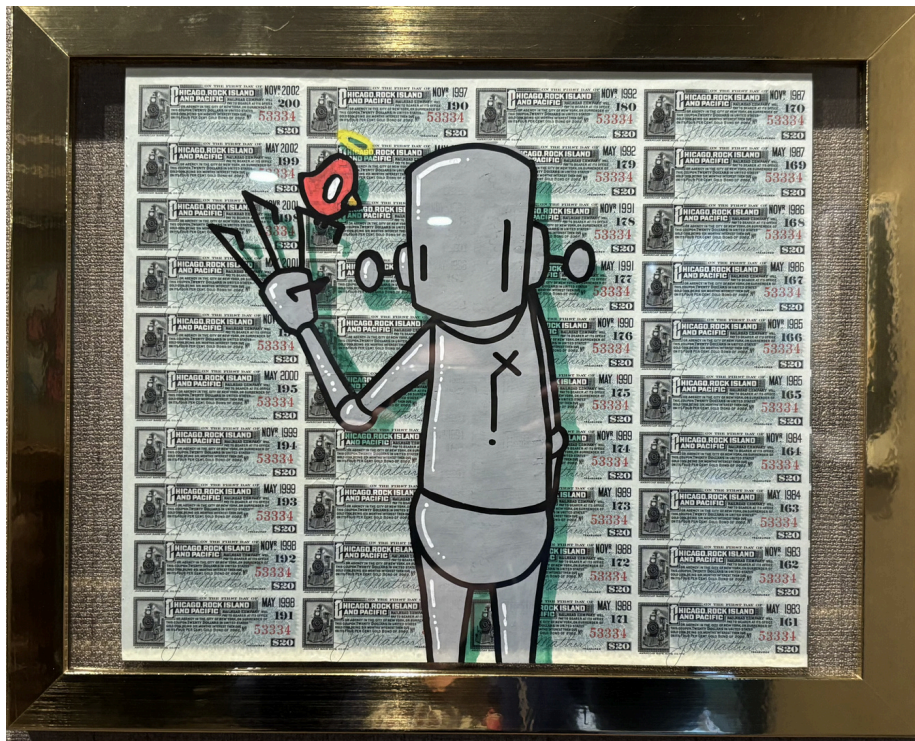

CHRIS RWK
Ride The Rails With You
Original Mixed Media on Vintage Railroad Tickets
10" x 11.5"
$500 framed