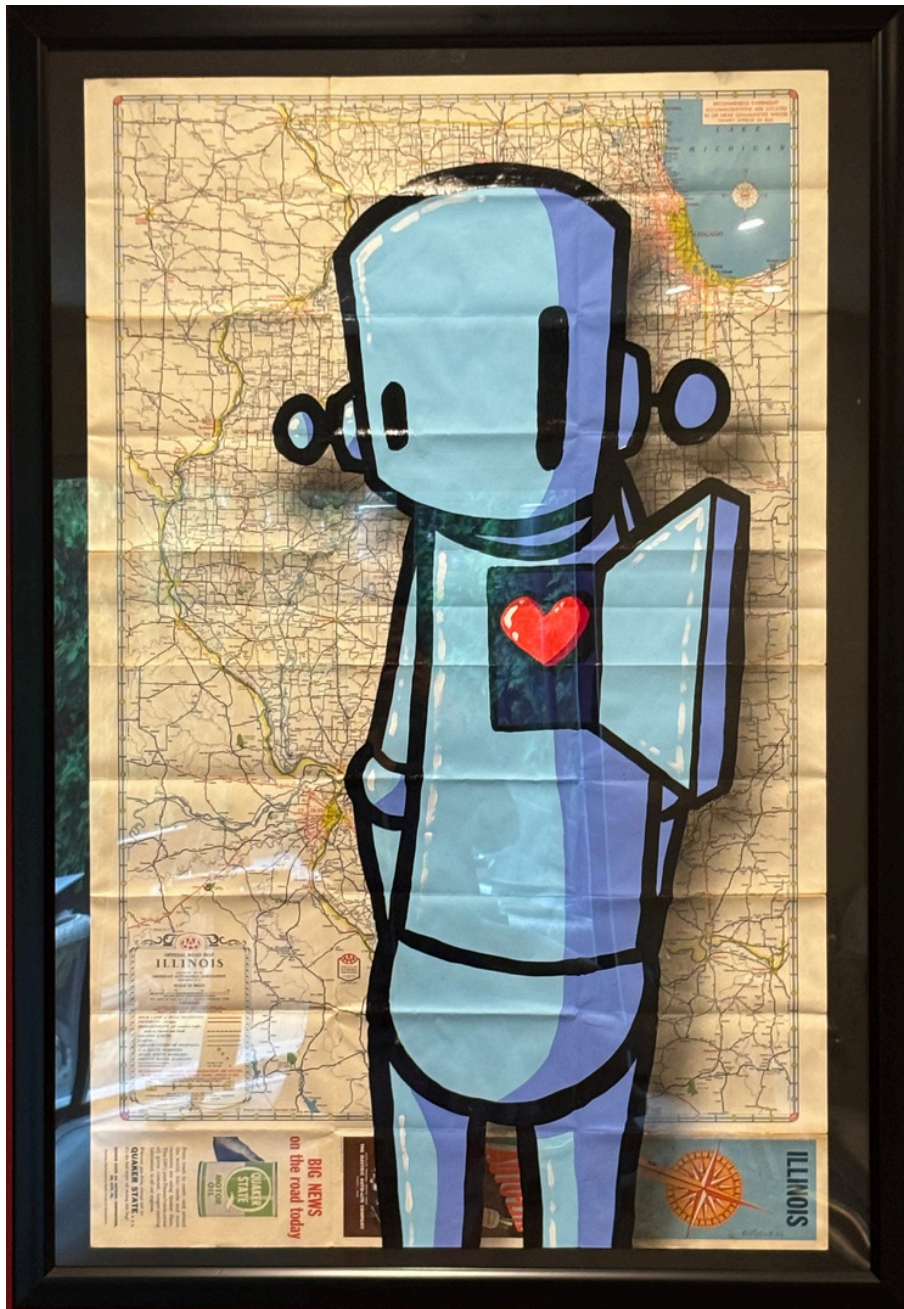

As a child of the late '70s and '80s, Chris’s earliest sketches emulated cartoons and comic strips; by his early teens, he was tagging walls around Staten Island and photographing

graffiti outside his door. Over time, letters gave way to characters — the robot figure came to symbolize emotional states, resilience, vulnerability, and the tension between machine and humanity.

Today, Chris’s work has evolved toward greater psychological depth. His use of layering, texture, and color is more intentional. The robot remains his emotional avatar — slouched, simple, with an “X” heart — but its gestures now carry more nuance. Viewers are invited to bring their own stories.

CHRIS RWK  
Contents Under Pressure  
Bronze Sculpture  
#3 of Edition of 3  
15" x 5" x 5"  
\$4,000

CHRIS RWK

You Are Here

Original Mixed Media on IL Vintage Map, 1960

38" x 22.5"

\$1,100 framed

**SOLD**

CHRIS RWK  
All Roads Lead Back To You  
Original Mixed Media on Vintage Map  
38" x 24"  
\$1,100 framed