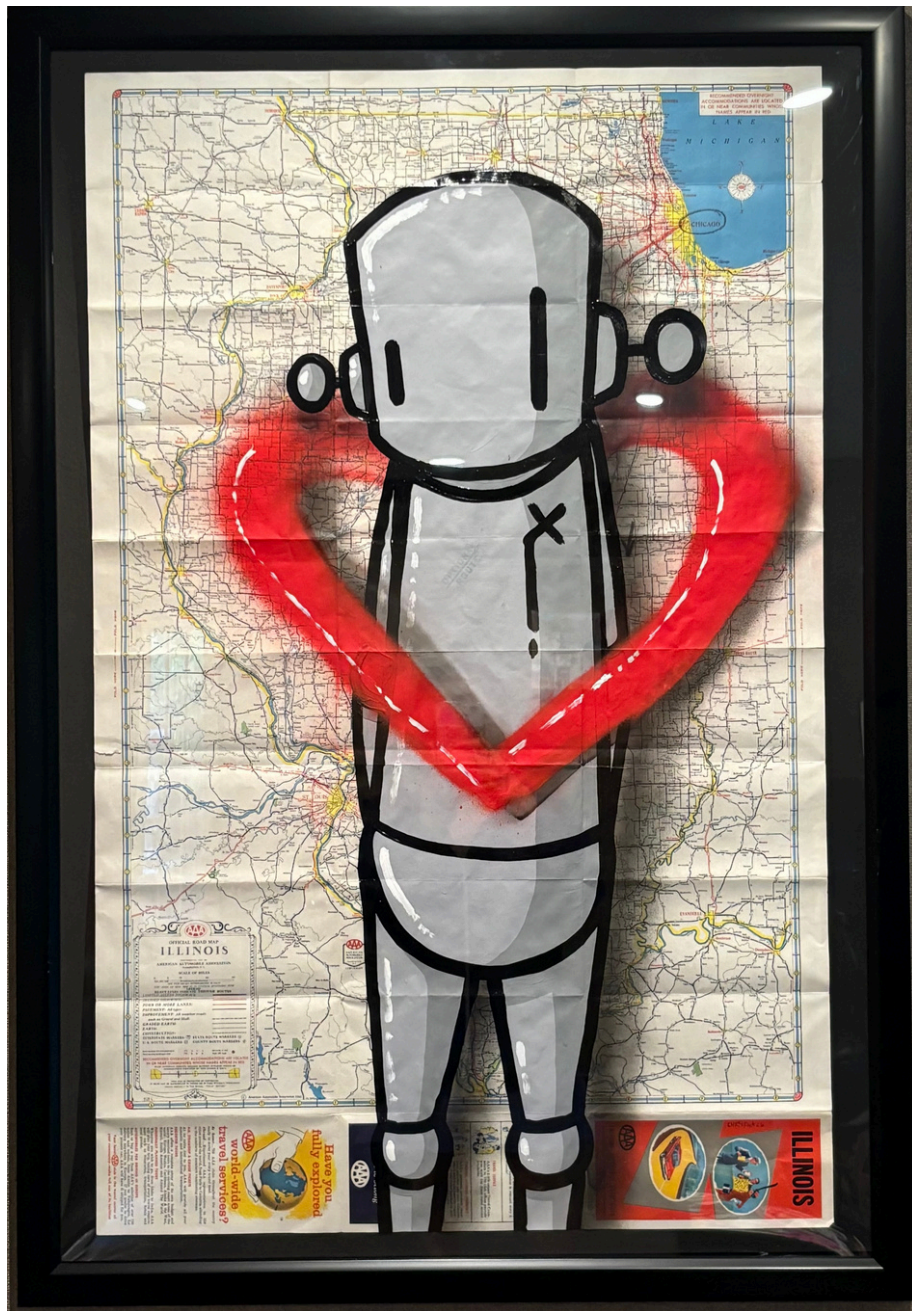

# CHRIS RWK

Chris RWK is a New York City–based visual artist whose work bridges street art, pop culture, and introspective storytelling. From an early age, he absorbed the imagery of comic books, sci-fi, film, television, and music, storing those visual impulses in what he describes as his “mental journal.” Those collected images now act as fuel for a visual lexicon built around his signature robot icon.

As a child of the late '70s and '80s, Chris’s earliest sketches emulated cartoons and comic strips; by his early teens, he was tagging walls around Staten Island and photographing

graffiti outside his door. Over time, letters gave way to characters — the robot figure came to symbolize emotional states, resilience, vulnerability, and the tension between machine and humanity.

Today, Chris’s work has evolved toward greater psychological depth. His use of layering, texture, and color is more intentional. The robot remains his emotional avatar — slouched, simple, with an “X” heart — but its gestures now carry more nuance. Viewers are invited to bring their own stories.

CHRIS RWK  
Contents Under Pressure  
Bronze Sculpture  
#3 of Edition of 3  
15" x 5" x 5"  
\$4,000

CHRIS RWK

You Are Here

Original Mixed Media on IL Vintage Map, 1960

38" x 22.5"

\$1,100 framed

**SOLD**

CHRIS RWK  
All Roads Lead Back To You  
Original Mixed Media on Vintage Map  
38" x 24"  
\$1,100 framed