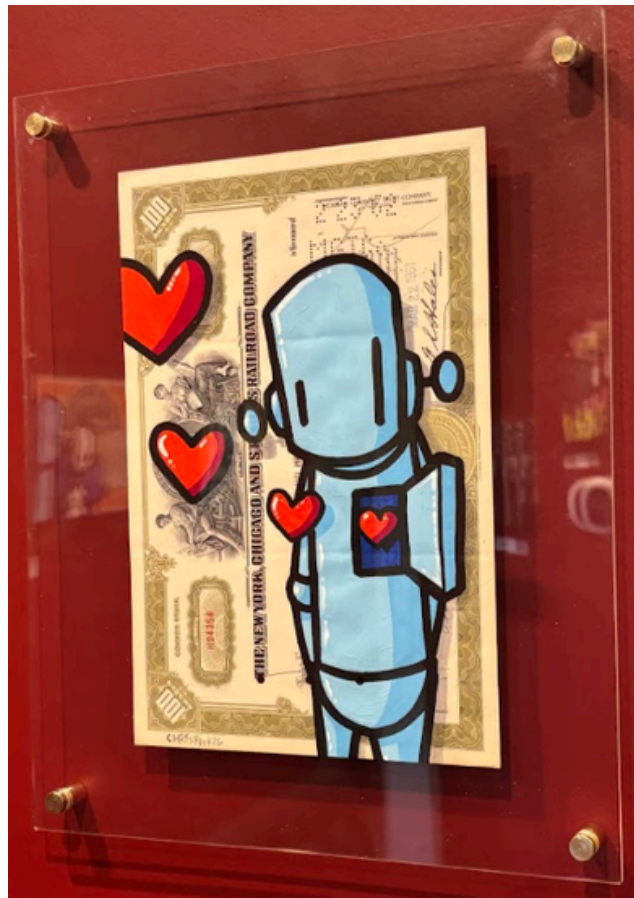

13" x 10" framed

\$500

CHRIS RWK x CITY KITTY

Popeye The Robot

Unique Hand-Paintings on Hand-Pulled Silkscreen  
on Smithsonian Encyclopedia of  
Comic Strips Paper from the 1970s

13" x 10" framed

\$500

CHRIS RWK x CITY KITTY

Cowboy Mickeybot

Unique Hand-Paintings on Hand-Pulled Silkscreen  
on Smithsonian Encyclopedia of  
Comic Strips Paper from the 1970s

13" x 10" framed

\$500

CHRIS RWK  
High Returns  
Original Mixed Media on Vintage Railroad Bond  
8" x 12.25"  
\$500 framed  
**SOLD**