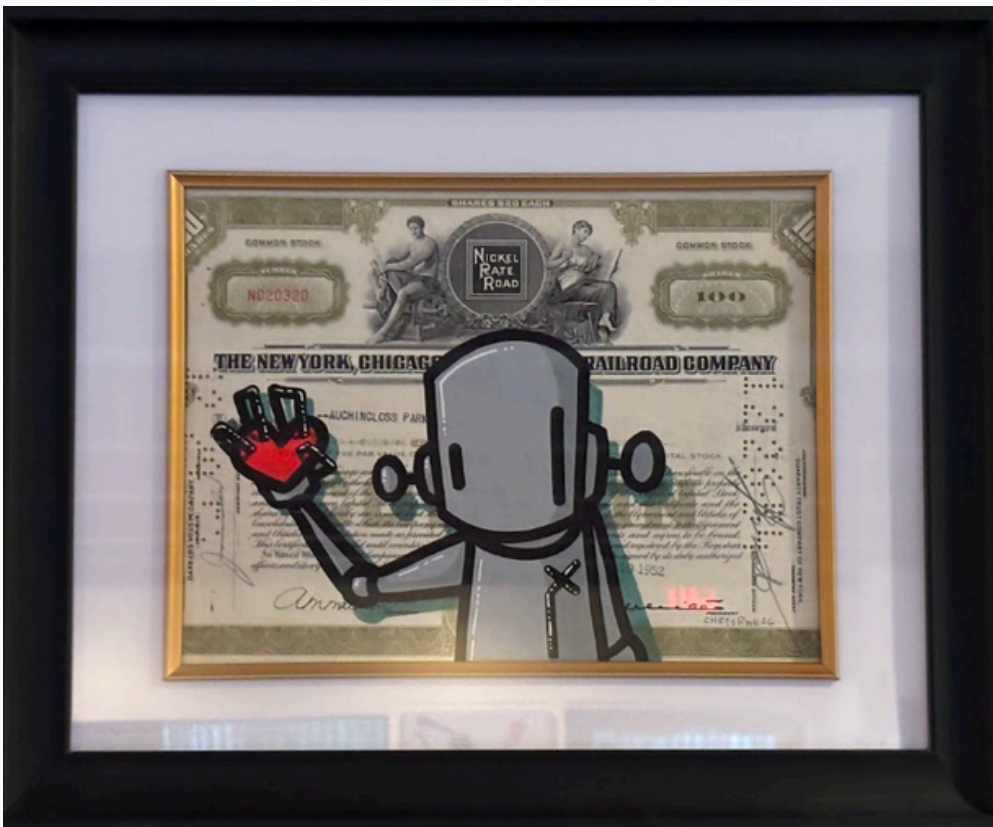

**SOLD**

CHRIS RWK

Advisors

Original Mixed Media on Vintage Railroad Bond, 1954

8" x 12"

\$500 framed

CHRIS RWK  
I Take Stock In This  
Original Mixed Media on Vintage Railroad Bond, 1952  
8.5" x 12"  
\$500 framed  
**SOLD**