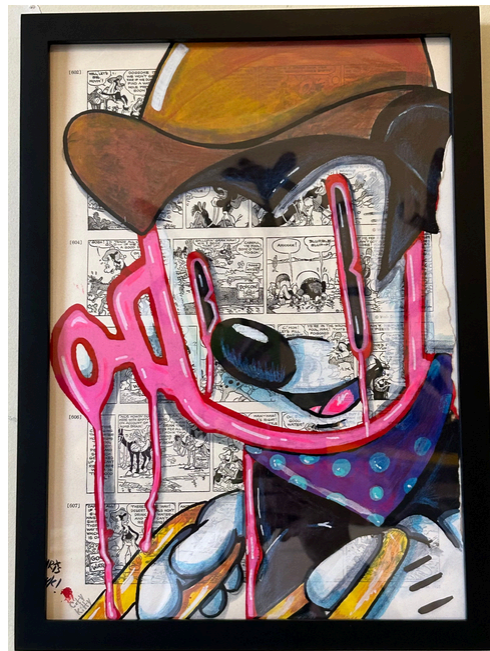

CHRIS RWK x OFFPCKT  
RWK Custom Rug Collab  
Custom Hand-Woven Rug  
27" x 25"  
\$600

CHRIS RWK x ZERED BASSETT  
Original Mixed Media and Resin on  
Wood Panels Custom Framed

12" x 14.75"

\$1,250

**SOLD**

CHRIS RWK x ZERED BASSETT  
Original Mixed Media and Resin on  
Wood Panels Custom Framed

12" x 14.75"

\$1,250

**SOLD**

CHRIS RWK x CITY KITTY

Orphan Anniebot

Unique Hand-Paintings on Hand-Pulled  
Silkscreen on Smithsonian Encyclopedia of  
Comic Strips Paper from the 1970s

13" x 10" framed

\$500

CHRIS RWK x CITY KITTY

Popeye The Robot

Unique Hand-Paintings on Hand-Pulled Silkscreen  
on Smithsonian Encyclopedia of  
Comic Strips Paper from the 1970s

13" x 10" framed

\$500

CHRIS RWK x CITY KITTY

Cowboy Mickeybot

Unique Hand-Paintings on Hand-Pulled Silkscreen  
on Smithsonian Encyclopedia of  
Comic Strips Paper from the 1970s

13" x 10" framed

\$500

CHRIS RWK  
High Returns  
Original Mixed Media on Vintage Railroad Bond  
8" x 12.25"  
\$500 framed  
**SOLD**