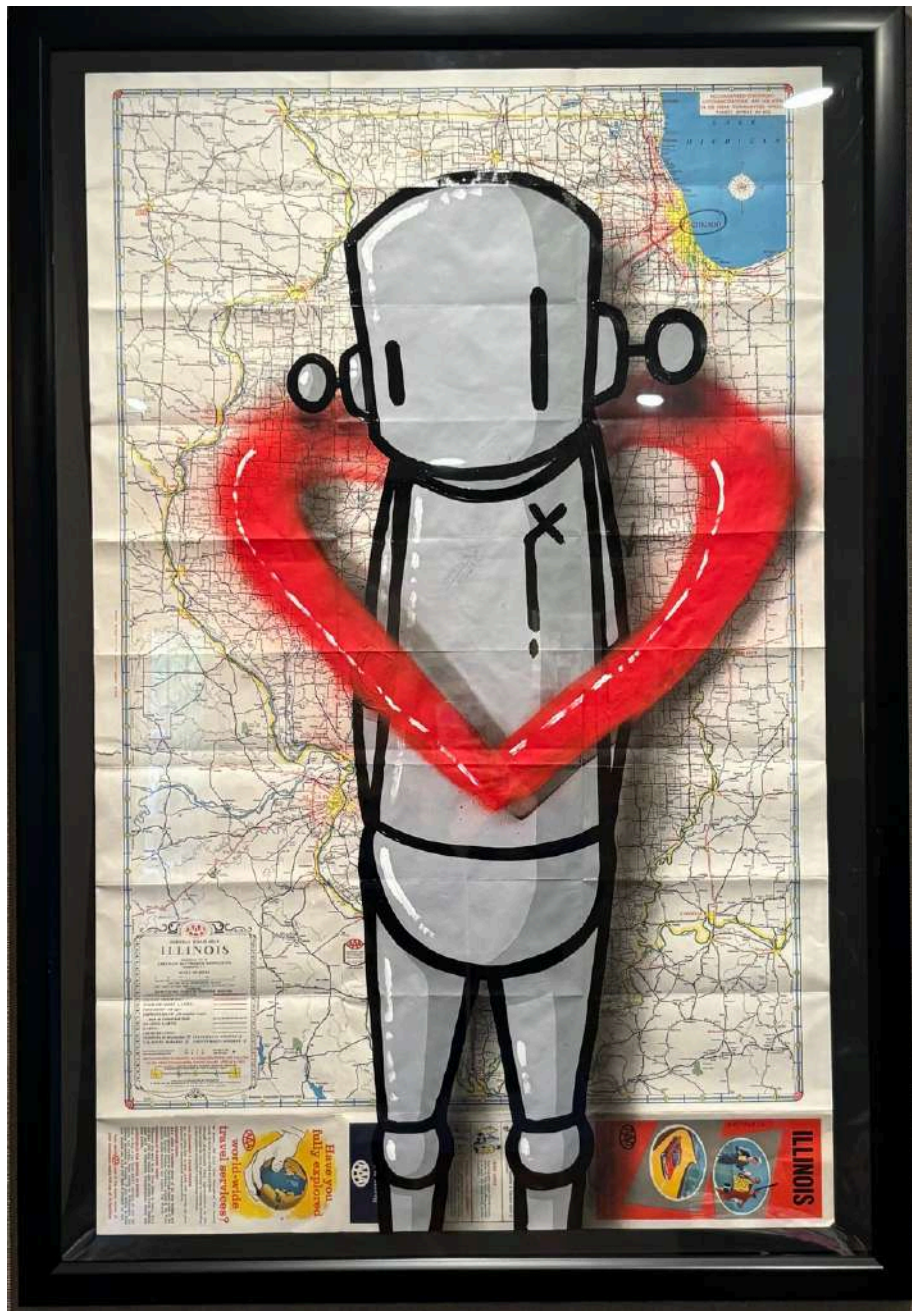

Chris RWK is a New York City-based visual artist whose work bridges street art, pop culture, and introspective storytelling. From an early age, he absorbed the imagery of comic books, sci-fi, film, television, and music, storing those visual impulses in what he describes as his “mental journal.” Those collected images now act as fuel for a visual lexicon built around his signature robot icon.

As a child of the late '70s and '80s, Chris's earliest sketches emulated cartoons and comic strips; by his early teens, he was tagging walls around Staten Island and photographing

graffiti outside his door. Over time, letters gave way to characters — the robot figure came to symbolize emotional states, resilience, vulnerability, and the tension between machine and humanity.

Today, Chris's work has evolved toward greater psychological depth. His use of layering, texture, and color is more intentional. The robot remains his emotional avatar — slouched, simple, with an “X” heart — but its gestures now carry more nuance. Viewers are invited to bring their own stories.

CHRIS RWK
Contents Under Pressure
Bronze Sculpture
#3 of Edition of 3
15" x 5" x 5"
\$4,000

CHRIS RWK

You Are Here

Original Mixed Media on IL Vintage Map, 1960

38" x 22.5"

\$1,100 framed

SOLD

CHRIS RWK
All Roads Lead Back To You
Original Mixed Media on Vintage Map
38" x 24"
\$1,100 framed
SOLD