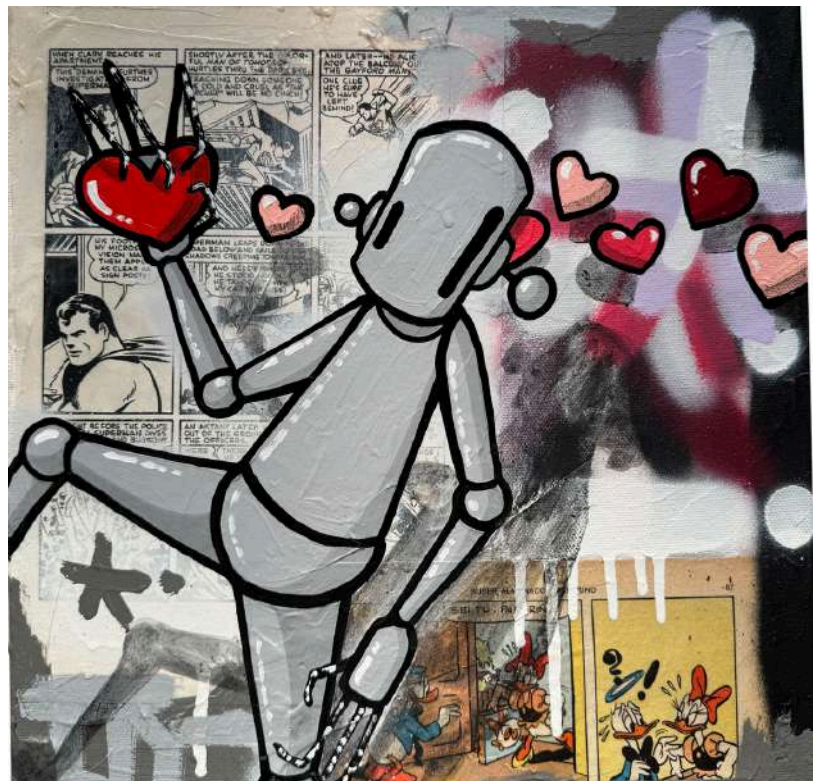

CHRIS RWK

Contemporary Johnny Appleseed
Original Mixed Media on Canvas

12"x 12"

$600