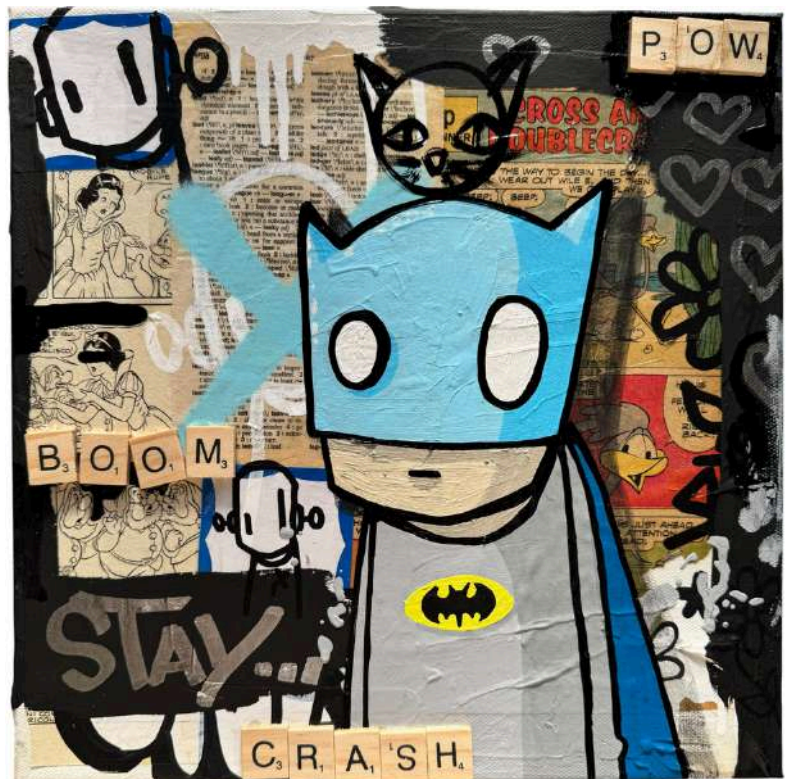

CHRIS RWK
That Safe Feeling
Original Mixed Media on Canvas
12"x 12"
$600