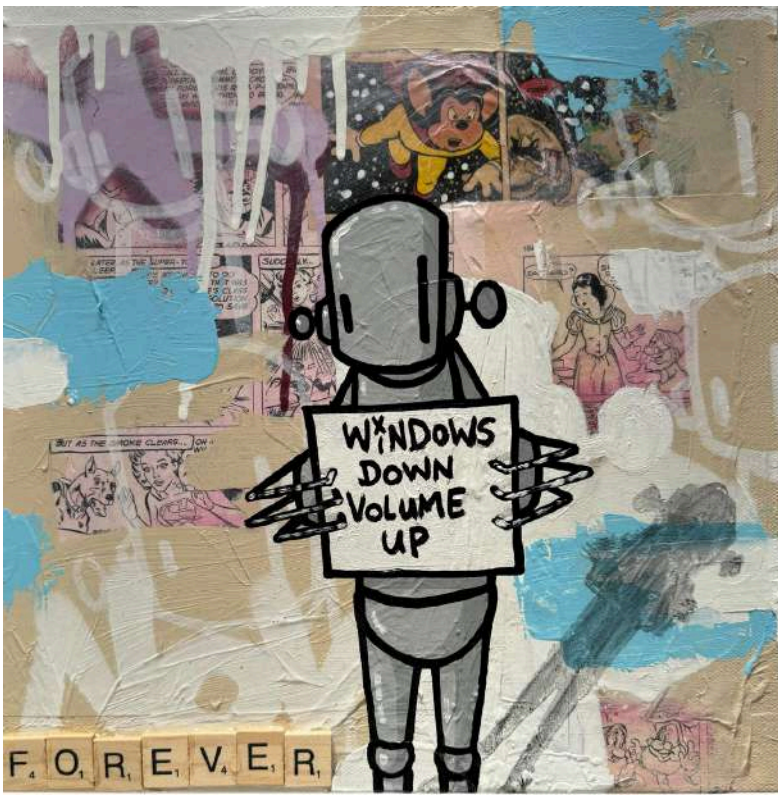

CHRIS RWK

Joyride

Original Mixed Media on Canvas

12"x 12"

$600

SOLD