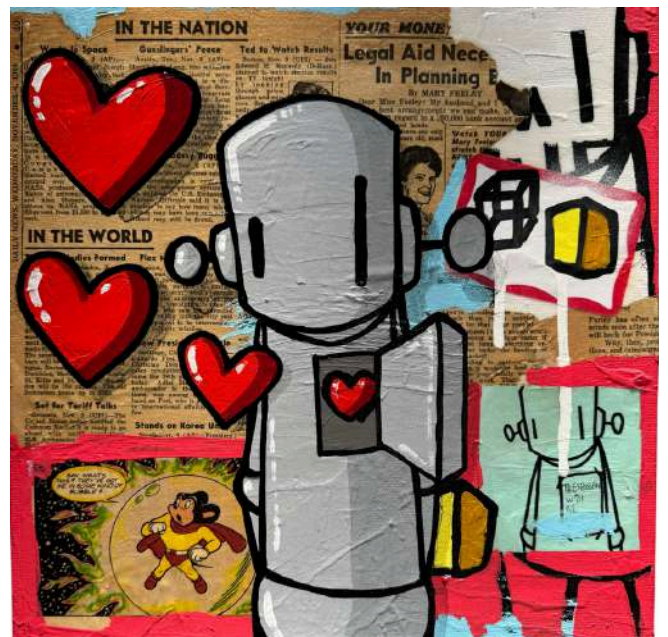

CHRIS RWK
As In As Out
Original Mixed Media on Canvas
12" x 12"
$600
SOLD