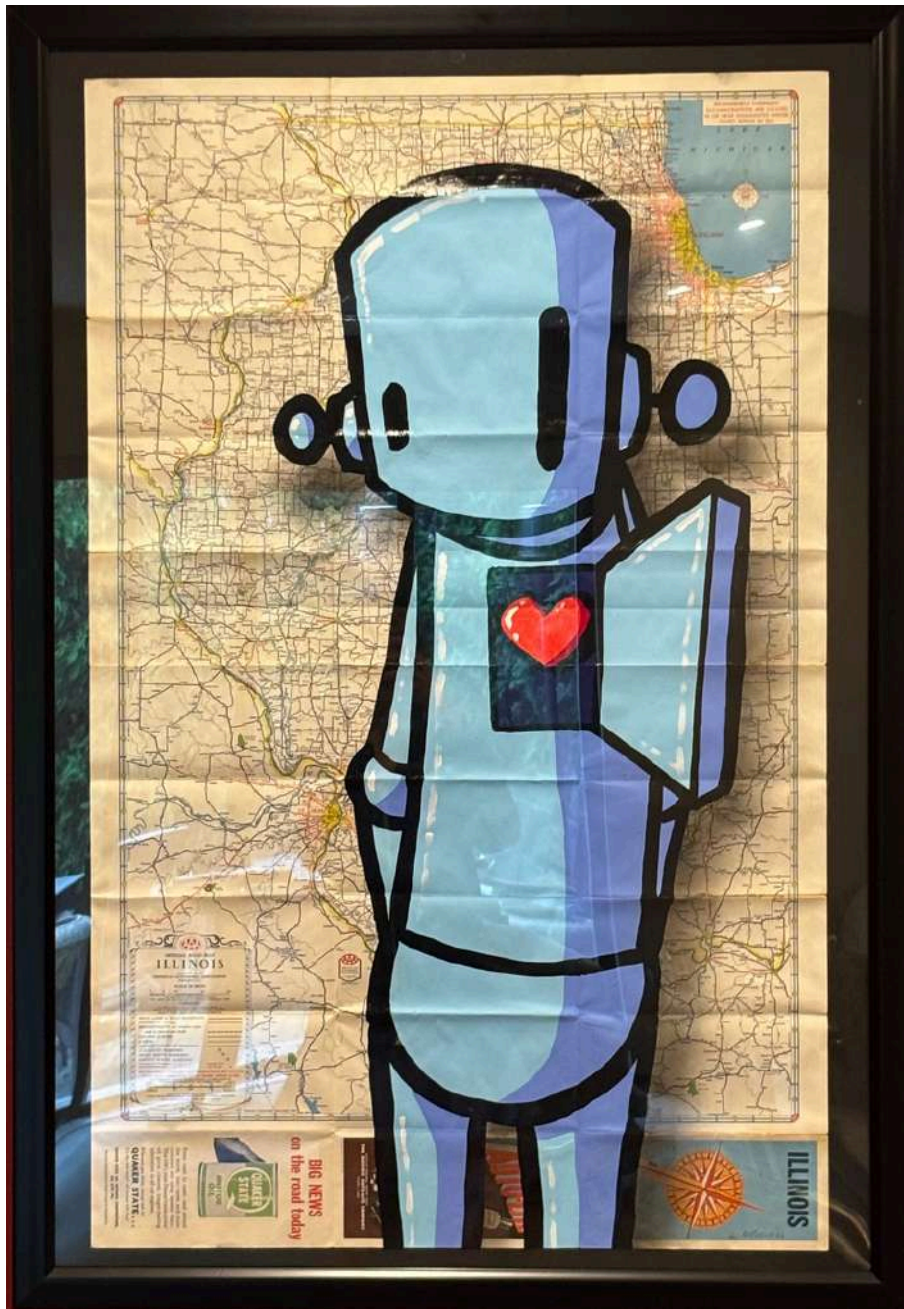

As a child of the late '70s and '80s, Chris's earliest sketches emulated cartoons and comic strips; by his early teens, he was tagging walls around Staten Island and photographing

graffiti outside his door. Over time, letters gave way to characters — the robot figure came to symbolize emotional states, resilience, vulnerability, and the tension between machine and humanity.

Today, Chris's work has evolved toward greater psychological depth. His use of layering, texture, and color is more intentional. The robot remains his emotional avatar — slouched, simple, with an “X” heart — but its gestures now carry more nuance. Viewers are invited to bring their own stories.

CHRIS RWK
Contents Under Pressure
Bronze Sculpture
#3 of Edition of 3
15" x 5" x 5"
\$4,000

CHRIS RWK

You Are Here

Original Mixed Media on IL Vintage Map, 1960

38" x 22.5"

\$1,100 framed

SOLD

CHRIS RWK
All Roads Lead Back To You
Original Mixed Media on Vintage Map
38" x 24"
\$1,100 framed
SOLD