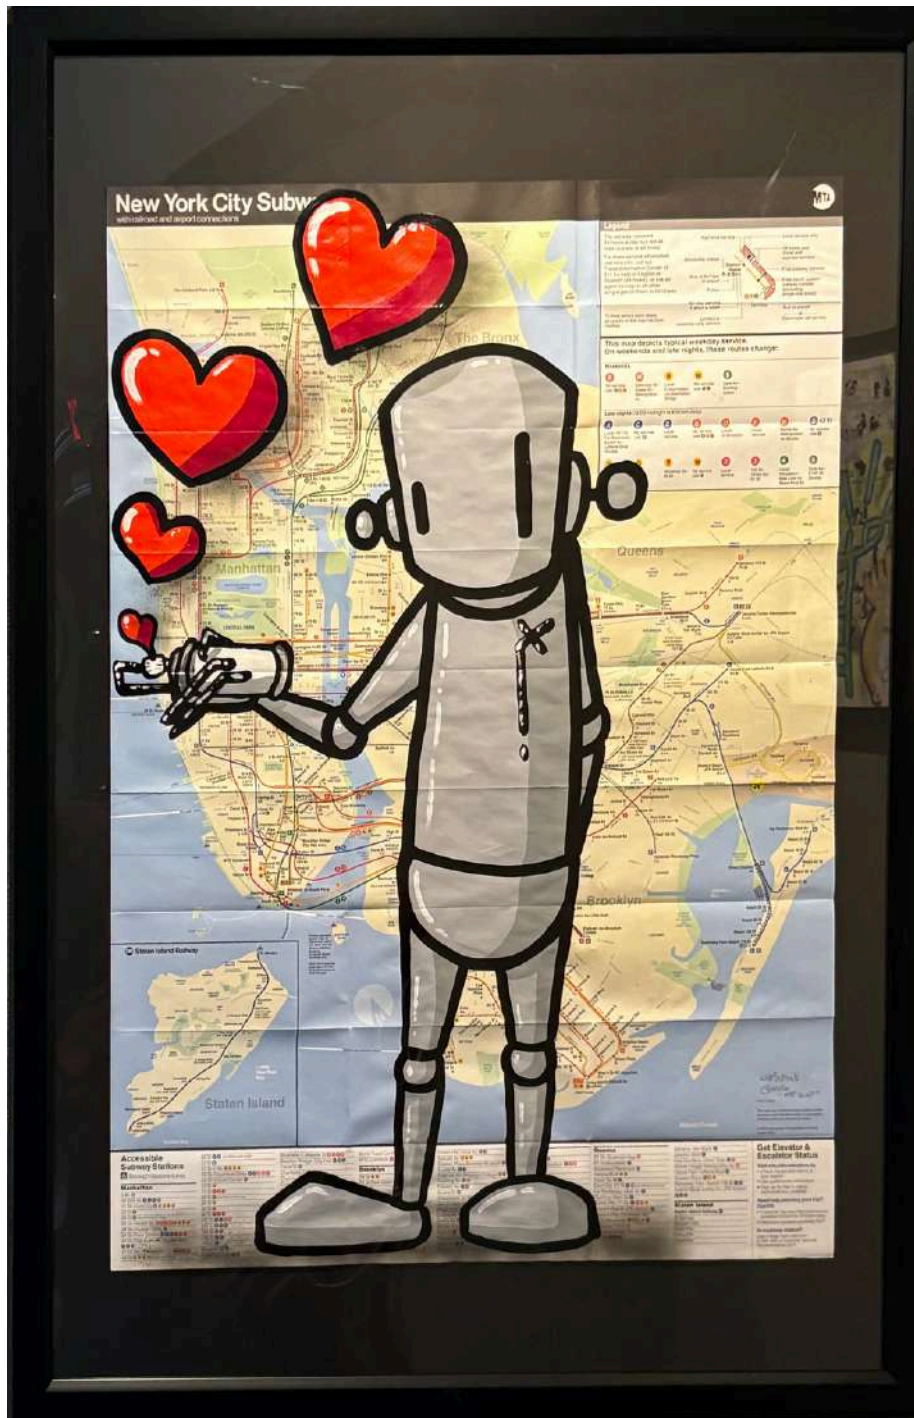

CHRIS RWK
Map Quest
Original Mixed Medium on MTA Subway Map
32" x 23"
$1,000 framed
SOLD