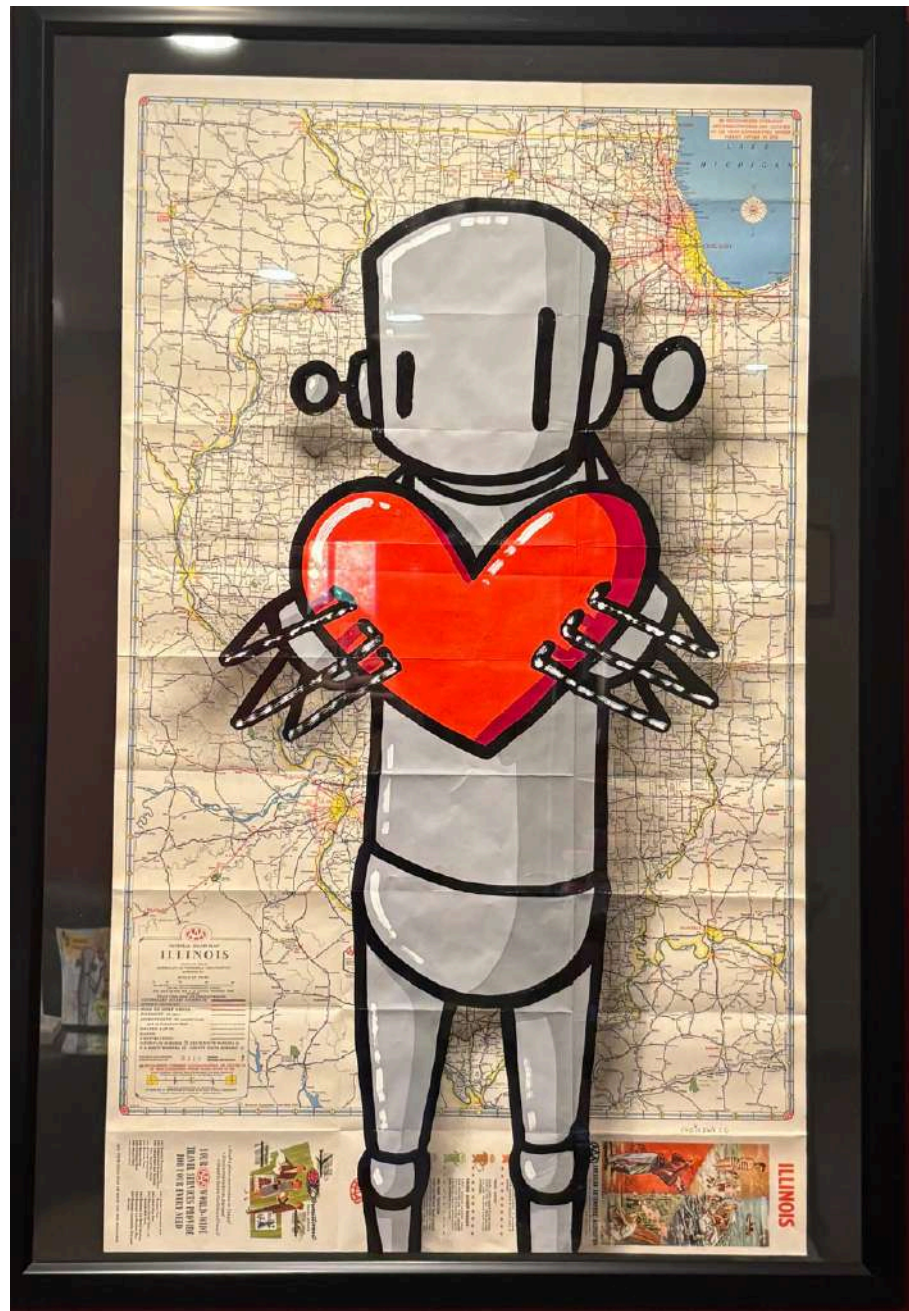

CHRIS RWK

You Are Here

Original Mixed Media on IL Vintage Map, 1960

38" x 22.5"

$1,100 framed

SOLD