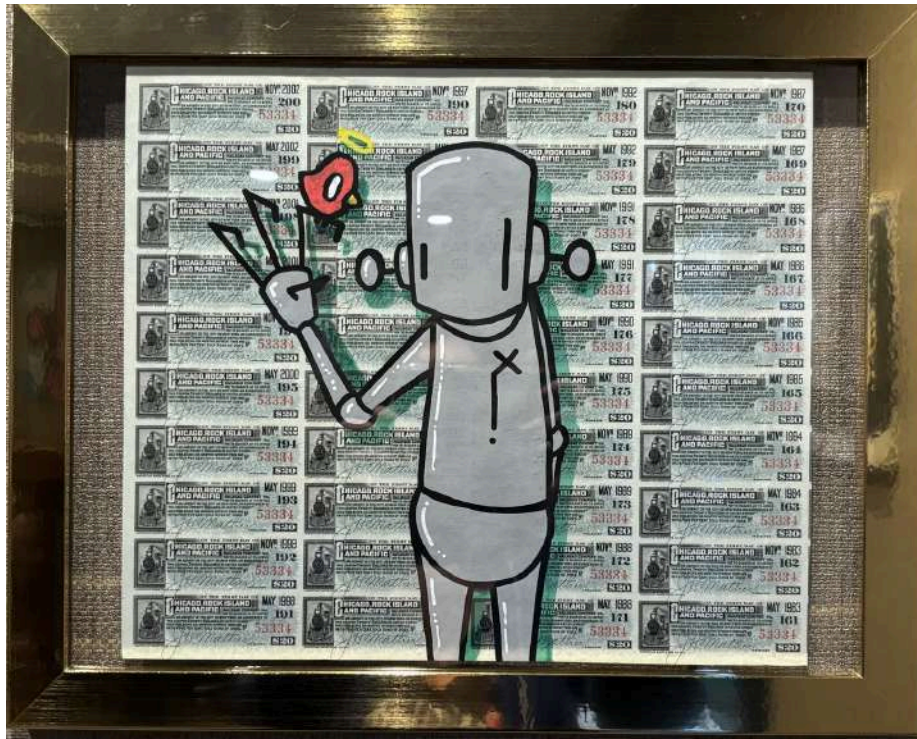

Advisors

Original Mixed Media on Vintage Railroad Bond, 1954

8" x 12"

\$500 framed

CHRIS RWK
I Take Stock In This
Original Mixed Media on Vintage Railroad Bond, 1952
8.5" x 12"
\$500 framed
SOLD

CHRIS RWK
As In As Out
Original Mixed Media on Canvas
12" x 12"
\$600
SOLD