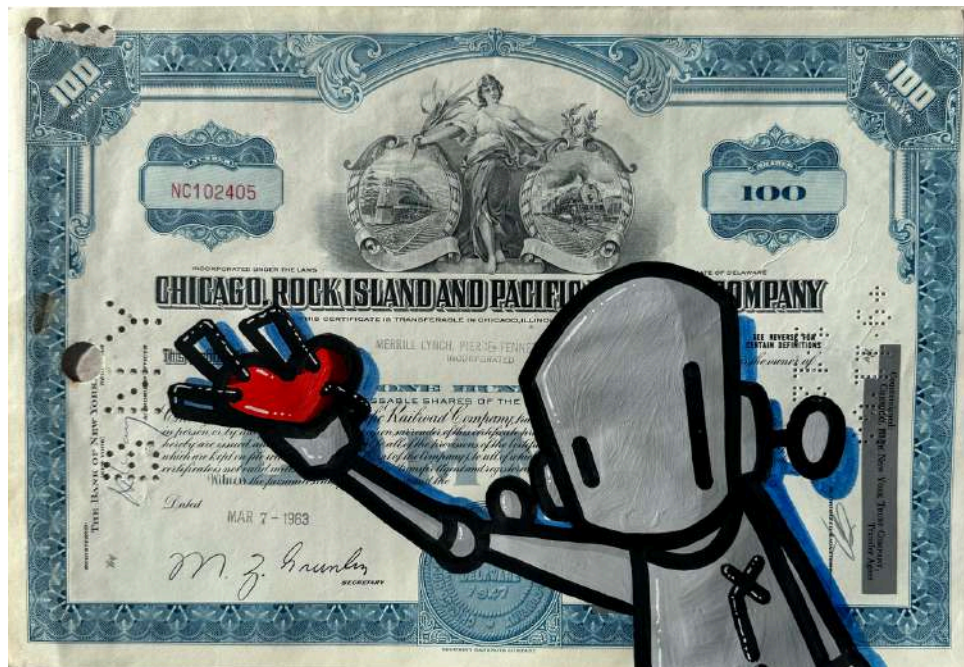

CHRIS RWK
Not For Trade
Original Mixed Media on Vintage Railroad Bond, 1963
8.5" x 12"
$500 framed